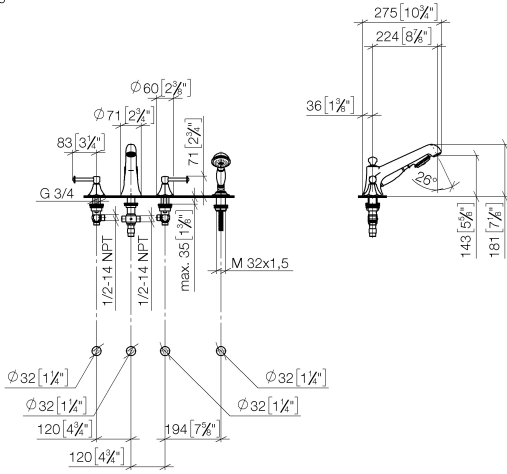

MADISON Bath shower set for bath rim or tile edge installation - Brushed Platinum

MADISON

ST 030 100 3370

- spout: circular, air-enriched flow
- max. spout flow rate 23 l/min
- Hand shower: COMPACT RAIN, max. flow rate 6.8 l/min (at 3 bar)
- complete hand shower set with anti-scale system
- 225mm projection
- automatic bath/shower diverter
- height of mixer 185 mm
- height up to aerator 140 mm
- hole diameter valve 32 mm
- hole diameter spout 32 mm
- hole diameter for complete hand shower set 32 mm
- rosette for spout Ø 70mm
- rosette for complete hand shower set Ø 60mm
- rosette for deck valve Ø 60mm
- metal shower hose 1750mm with integrated anti-twist protection

MADISON Bath shower set for bath rim or tile edge installation - Brushed Platinum

MADISON

ST 030 100 3370

- 225mm projection
- complete hand shower set: normal flow
- spout: circular, air-enriched flow
- complete hand shower set with anti-scale system
- automatic bath/shower diverter
- height of mixer 185 mm
- height up to aerator 140 mm
- hole diameter valve 32 mm
- hole diameter spout 32 mm
- hole diameter for complete hand shower set 32 mm
- rosette for spout Ø 70mm
- rosette for complete hand shower set Ø 60mm
- rosette for deck valve Ø 60mm
- metal shower hose 1750mm with integrated anti-twist protection
- max. spout flow rate 23 l/min
- max. flow for complete hand shower set 6.8 l/min

Recommended miscellaneous

Perfecto installation kit - 12 614 970 90

ST 030 100 3370
mm [inches]
1:10

Flow rate chart

Certificates

LGA_8028.

Belgaqua_21-380-
27_4.

ST 030 100 3370

Spare parts list

No.	Item Number	Name	Quantity used	Delivery time
1	20 000 370-06	side panel	1	60
2	13 502 380-06	spout	1	60
3	12 502 970 90	High pressure hose 1/2" x 1/2" x 400 mm -	2	2
4	20 000 371-06	side panel	1	60
5	27 703 370-06	shower set	1	60